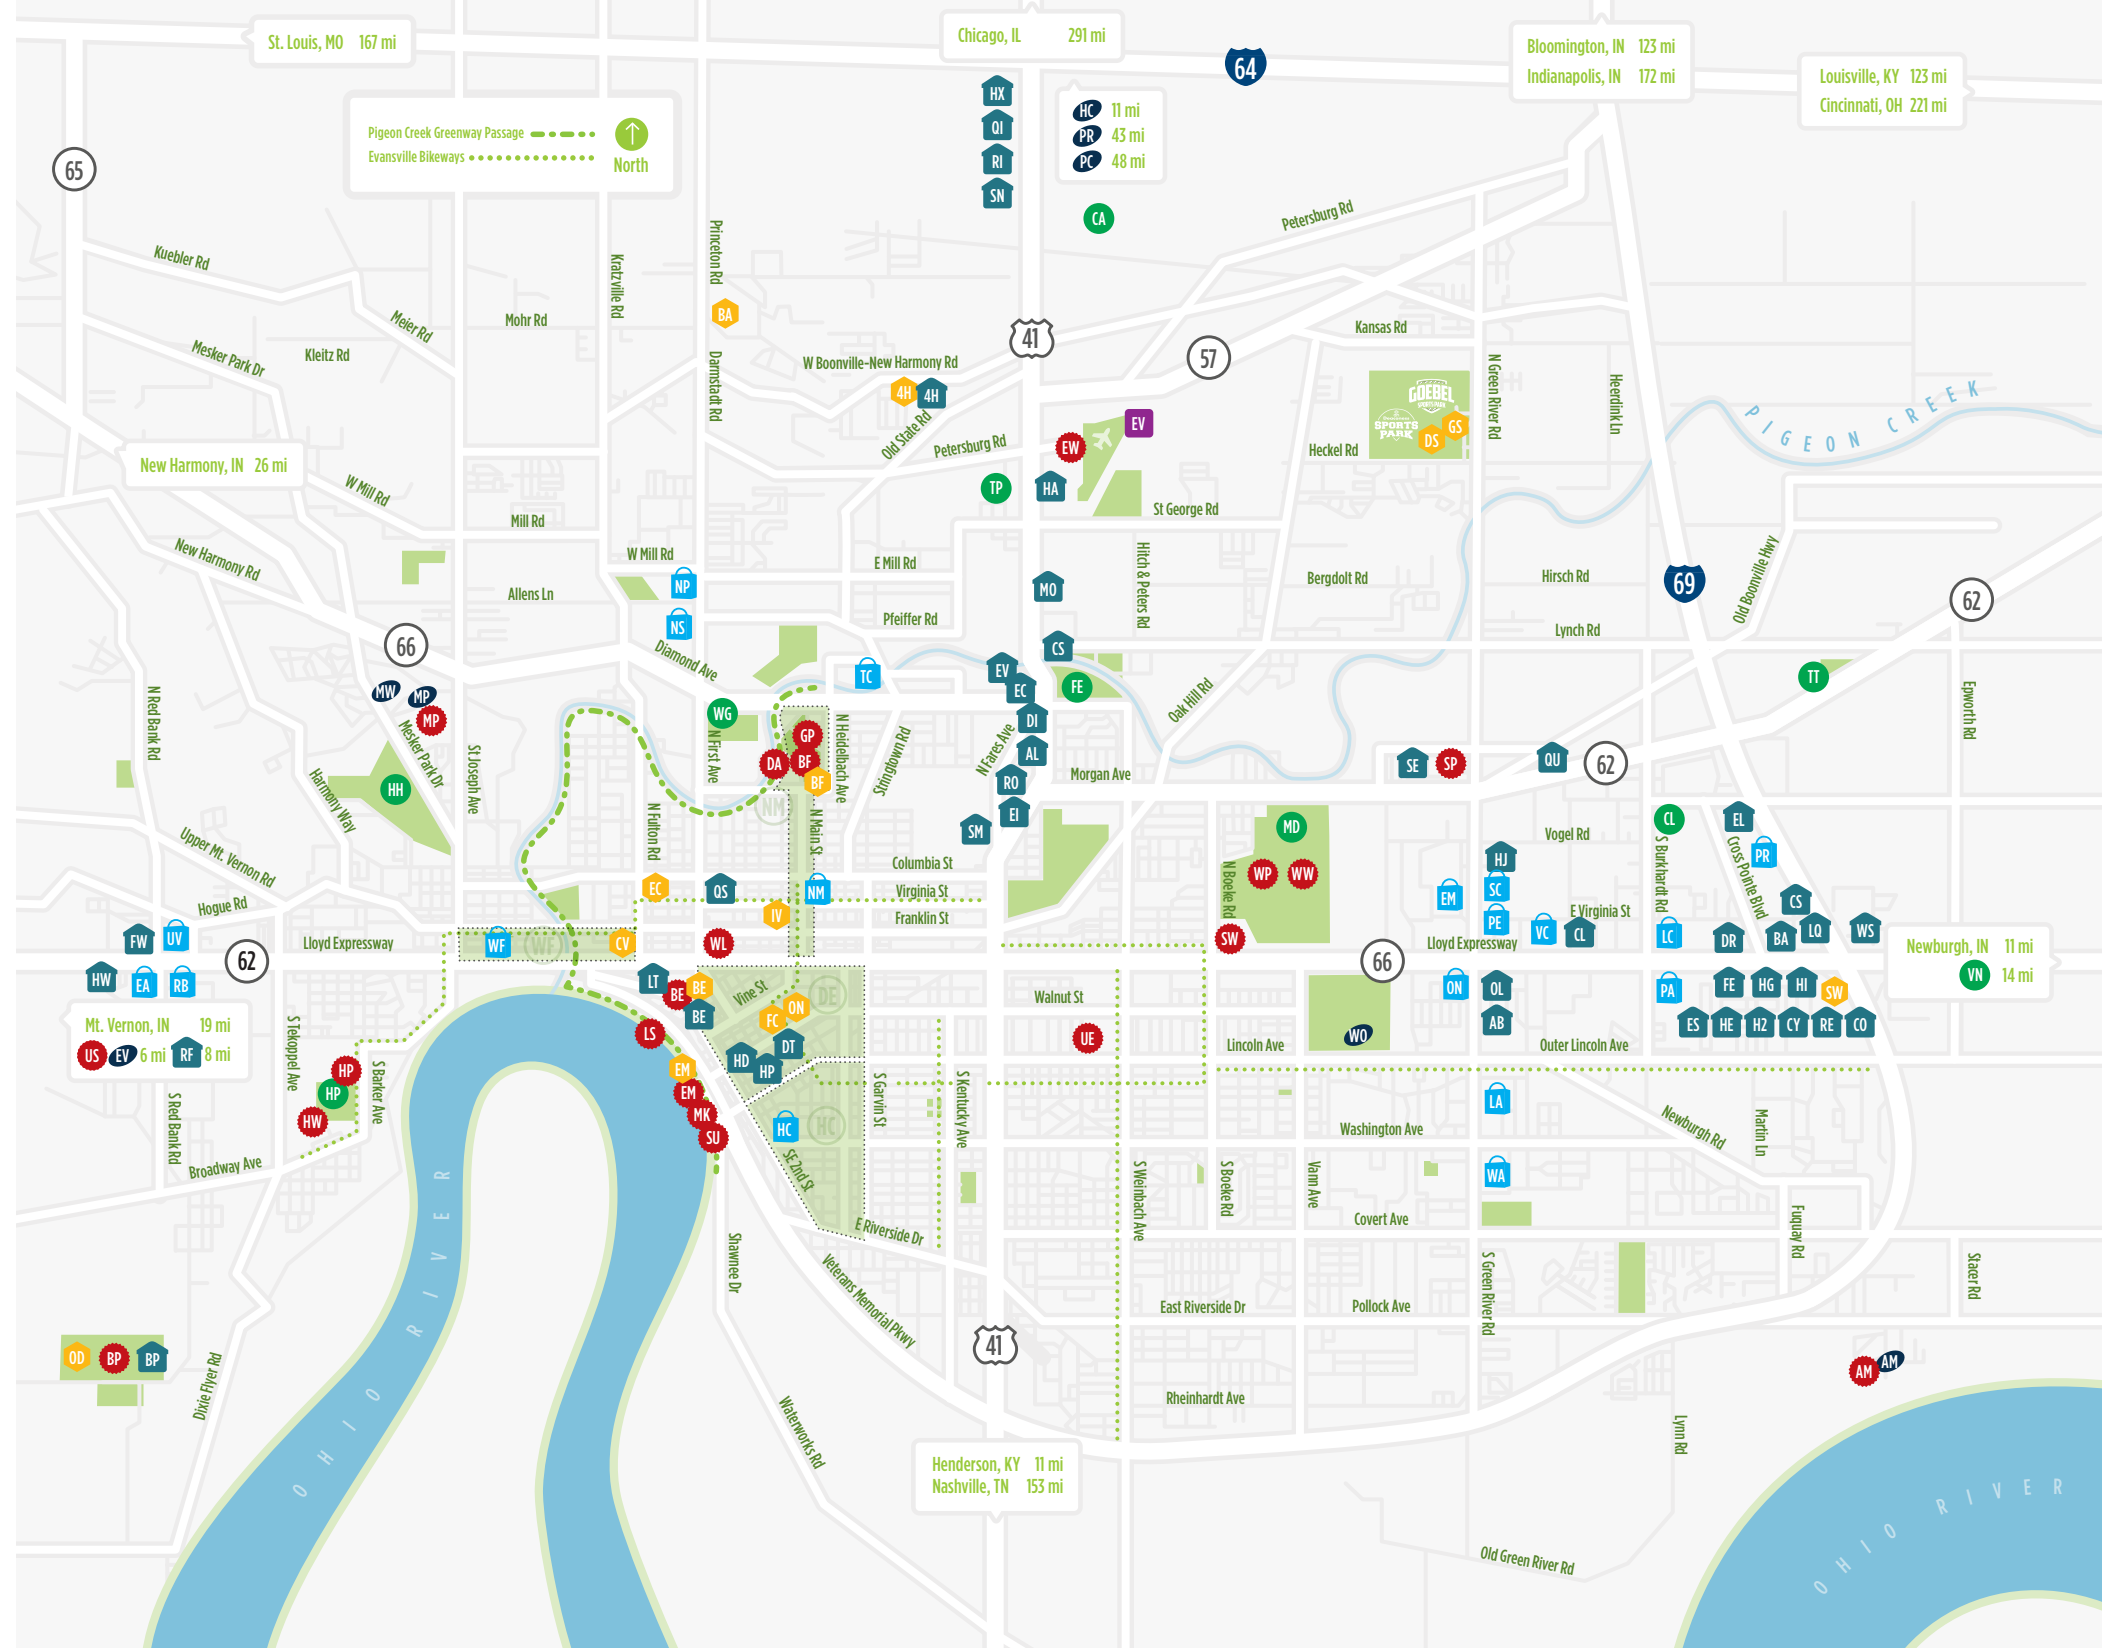

Shopping

- **EA** Eagle Plaza
- **EM** Eastland Mall
- **HC** Haynie's Corner Arts District*
- **LA** Lawndale Commons
- **LC** Lloyd Crossing
- **MS** Main Street*
- **NP** North Main
- **NM** North Park
- **NS** Northbrook Shopping Center
- **ON** One Eleven South
- **PA** Pavilion
- **PE** Plaza East
- **PR** Promenade
- **RB** Red Bank Commons
- **SC** Shoe Carnival Towne Center
- **TC** Town Center
- **UV** University Village
- **VC** Village Commons
- **WA** Washington Square Mall
- **WF** West Franklin

Golf

- **CA** Cambridge
- **CL** Club 18
- **FE** Fendrich
- **HH** Helfrich Hills
- **HP** Howell Par 3
- **MD** McDonald
- **TT** Tee Time Golf Complex
- **TP** Thunderbolt Pass
- **WG** Walther's Golf-N-Fun
- **VN** Victoria National

Disc Golf

- **AM** Angel Mounds
- **EV** Eagle Valley at University of Southern Indiana
- **HC** Haubstadt Community Park
- **MP** Mesker Park
- **MW** Mesker Woods
- **PC** Prides Creek (Petersburg)
- **PR** Princeton Country Club
- **WO** Woodmere

Neighborhoods

- **DE** Downtown Evansville
- **HC** Haynie's Corner Arts District
- **NM** North Main Street/Jacobsville
- **WF** West Franklin Street

* See Downtown Map

VisitEvansville.com

hello@visitevansville.com

20 NW Third Street, Suite 410
Evansville, IN 47708
(800) 433-3025