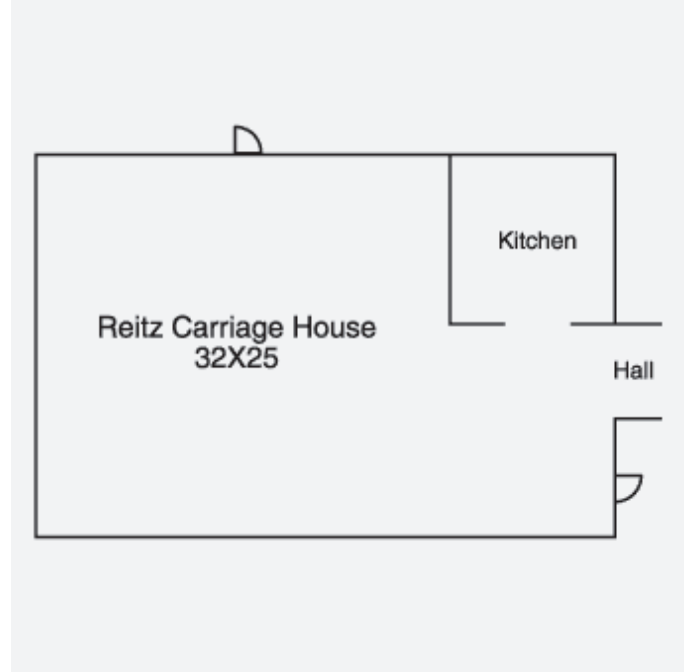

Reitz Home Museum Carriage House

224 S.E. First Street, Evansville, Indiana 47713
 (812) 426-1871 Fax: (812) 426-2179

www.reitzhome.com

The Reitz Home Carriage House is located on brick-paved First Street in Evansville's Historic District. The venue offers 800 sq. feet of space accommodating 48 guests for a meeting, luncheon, reception or exhibition. The Carriage House offers unrestricted catering. Tours of the Reitz Home Museum are available to your guests.

Specifications

Room Information		Seating Capacity	
Total Number of Rooms	NA	Theatre	50
Total Number of Suites	NA	Classroom	35
Number of Committable Rooms	NA	Conference	35
Total Number of Meeting Rooms	1	Banquet	50
Largest Meeting Room (sq. ft.)	800		

Meeting Room	Ballroom
Size	32x25
Floor Covering	Wood
Portable Walls	No
Seating Capacity	
Theatre	50
Classroom	35
Banquet	50
Reception	50
Conference	35