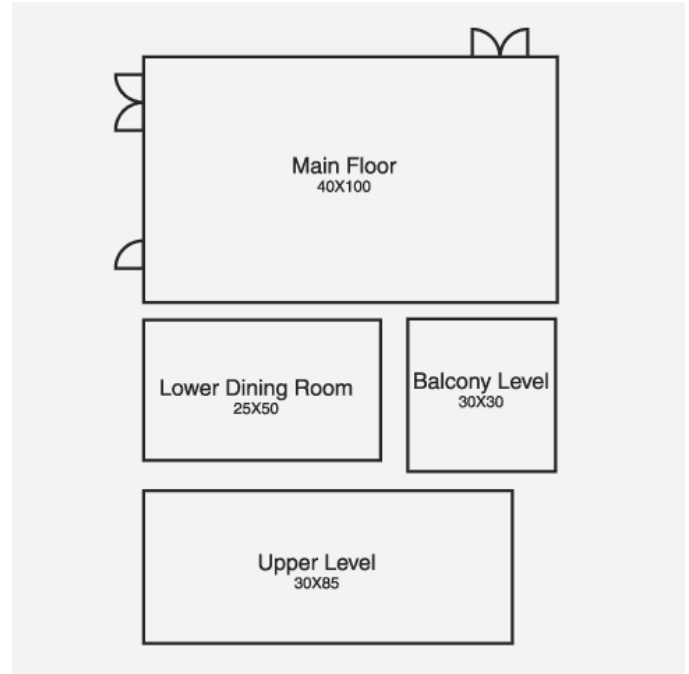

## Specifications

| Room Information               |              | Seating Capacity |            |
|--------------------------------|--------------|------------------|------------|
| Total Number of Rooms          | <b>NA</b>    | Theatre          | <b>350</b> |
| Total Number of Suites         | <b>NA</b>    | Classroom        | <b>150</b> |
| Number of Committable Rooms    | <b>NA</b>    | Conference       | <b>75</b>  |
| Total Number of Meeting Rooms  | <b>5</b>     | Banquet          | <b>875</b> |
| Largest Meeting Room (sq. ft.) | <b>8,700</b> |                  |            |

| Meeting Room     | Main Floor | Lower Dining Room | Upper Level | Balcony Level | Entire Facility |
|------------------|------------|-------------------|-------------|---------------|-----------------|
| Size             | 40x100     | 25x50             | 30x85       | 30x30         | 8,700 sq. ft.   |
| Floor Covering   | Wood       | Carpet            | Carpet      | Carpet        | -               |
| Portable Walls   | No         | No                | No          | No            | No              |
| Seating Capacity |            |                   |             |               |                 |
| Theatre          | 350        | 75                | 60          | 250           | 350             |
| Classroom        | 150        | 80                | 30          | 120           | 150             |
| Banquet          | 200        | 95                | 65          | 225           | 585             |
| Reception        | 400        | 150               | 75          | 250           | 875             |
| Conference       | 75         | 30                | 15          | 50            | 75              |