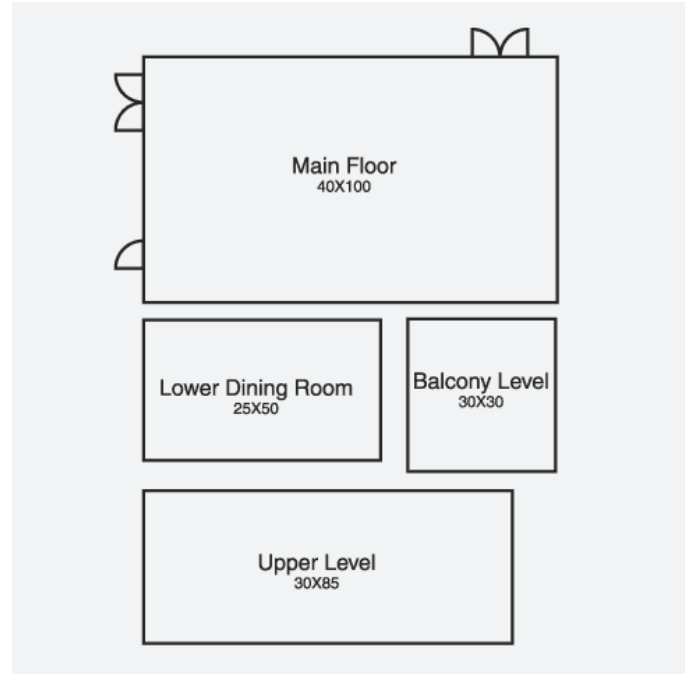

Bauer's Grove Bauerhaus

13435 Darmstadt Road, Evansville, Indiana 47725
 (812) 867-3169 Fax: (812) 867-0248

www.thebauerhaus.com

The Bauerhaus is a full-service meeting and event facility surrounded by a 30-acre, tree-shaded park. The venue offers a private entrance and ample parking. With 8,700 sq. ft. of space, the facility accommodates groups from 25 to 585 for business meetings, seminars, banquets, luncheons and dinner dances, up to 875 for cocktail receptions, and up to 1,500 for outdoor events. The building's multi-level design offers ample space for dining, breakouts and exhibits.

Specifications

Room Information		Seating Capacity	
Total Number of Rooms	NA	Theatre	350
Total Number of Suites	NA	Classroom	150
Number of Committable Rooms	NA	Conference	75
Total Number of Meeting Rooms	5	Banquet	875
Largest Meeting Room (sq. ft.)	8,700		

Meeting Room	Main Floor	Lower Dining Room	Upper Level	Balcony Level	Entire Facility
Size	40x100	25x50	30x85	30x30	8,700 sq. ft.
Floor Covering	Wood	Carpet	Carpet	Carpet	-
Portable Walls	No	No	No	No	No
Seating Capacity					
Theatre	350	75	60	250	350
Classroom	150	80	30	120	150
Banquet	200	95	65	225	585
Reception	400	150	75	250	875
Conference	75	30	15	50	75